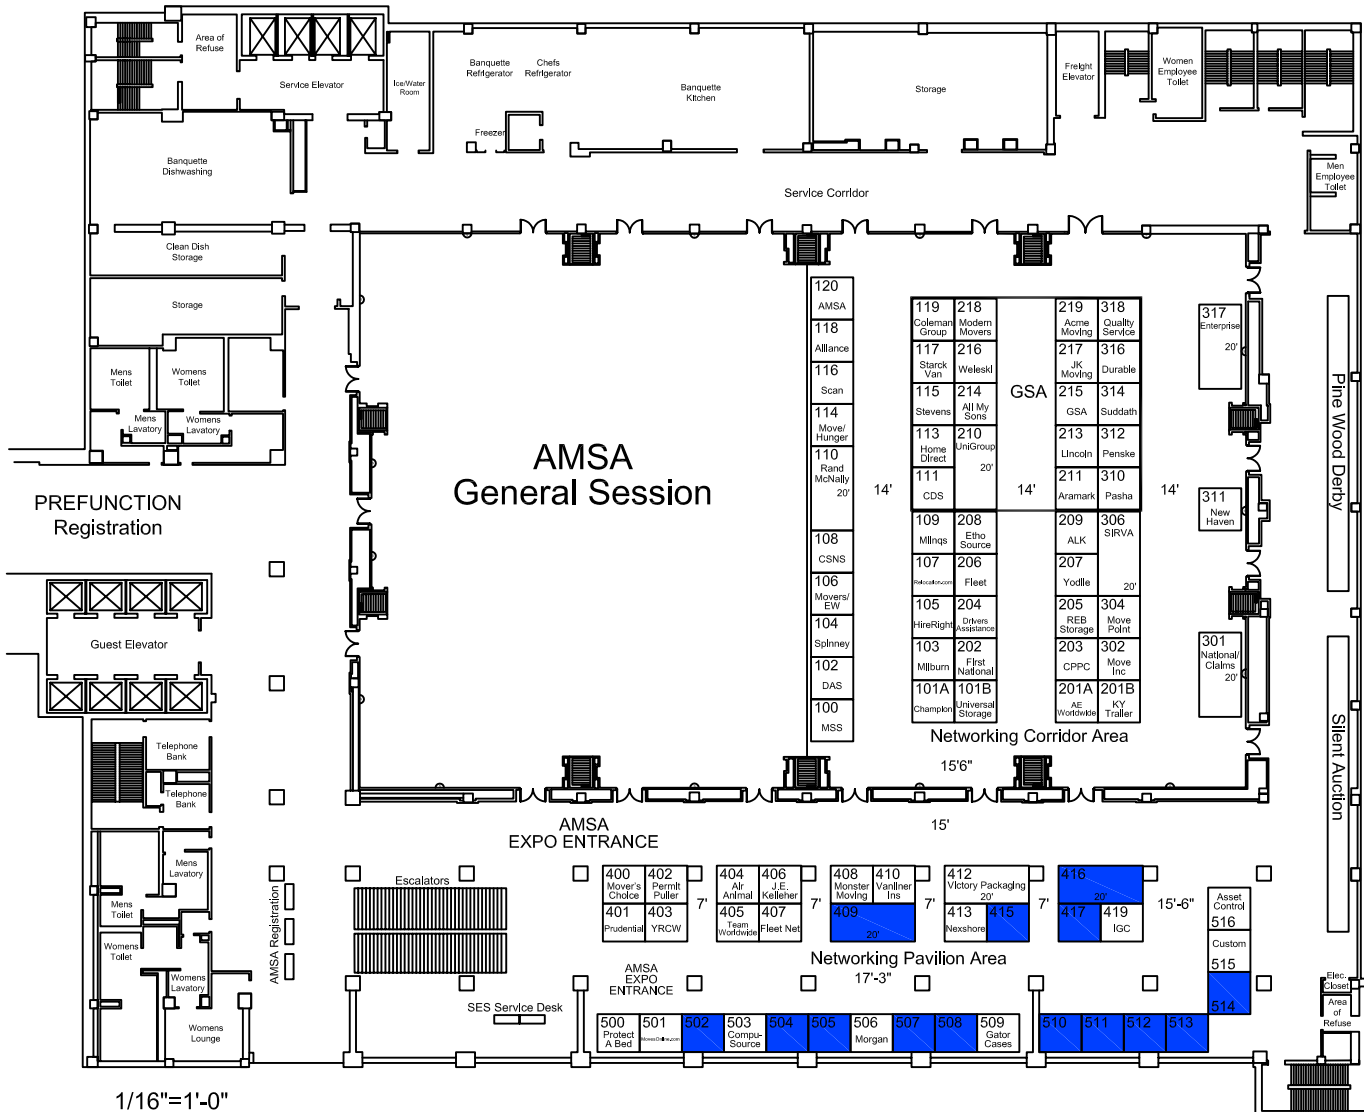

AMSA

March 7-9, 2011

Booths Opened All Day:

- * Premier Foyer Single Booths
- * Booths 400 – 516 (excluding double booths)
- * Premier Foyer Double Booths: 409, 412, 416

Inside Expo Arena:

- * Premier Double Booths – Booth 101, 201, 301
- * Double Booths – Booths – 110, 209, 317
- * Single Booths: 100 - 311

Open Booths

1/16"=1'-0"

Hyatt Regency - Jacksonville, FL
Grand Ballroom 2nd Floor
Ballrooms: 5-8

Inventory as of 01/17/2011

Dimension	Size	Qty	SqFt
9'x10'	90	28	2,520
10'x10'	100	49	4,900
9'x20'	180	3	540
10'x20'	200	5	1,000
Totals:		85	8,960